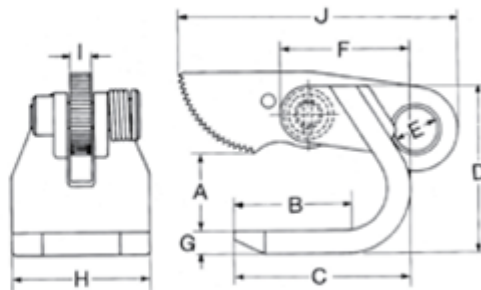

Horizontal Lifting Clamps

Horizontal Plate Clamps - Model HPC

- **Must be used** in pairs for horizontal lifting.
- **Spring closed** action on 1.5 tonne WLL unit.
- **Sprung open** on 3 tonne and 5 tonne units.
- **Manufactured** in China.
- **Applications:** Horizontal lifting, moving of steel plate
- **Australian Standard:** AS 4991

Part No.	WLL per pair (tonnes)	A (mm)	B (mm)	C (mm)	D (mm)	E (mm)	F (mm)	G (mm)	H (mm)	I (mm)	J (mm)	Set (comprising)	Effective Thickness (mm)	Weight (kg)
49669	1.5	55	82	127	127	30	50	16	100	16	38	2x750kg HPC	10-50	8.0
49670	3.0	52	130	220	157	36	142	32	110	19	47	2x1.5t - HPC	10-50	15.0
49671	5.0	56	155	260	181	40	172	40	130	22	60h	2x2.5T - HPC	10-50	29.0

Specifications

Clamps

Clamp Type	Model	Rated Capacity (kg)	Jaw (mm)	Stock Code
Horizontal Plate				
These clamps are suitable for the lifting and transfer in horizontal position of non-sagging steel plates. The clamp is equipped with a handle for simple and easy placement onto the plate. These clamps must be used in pairs or more. Available in capacities of 2 to 12 tonne. All clamps are individually proof tested to 2 times the rated capacity with certification.	2 IPH10E	2000	0 - 60	CLP516
	3 IPH10E	3000	0 - 60	CLP531
	3 IPH10E	3000	60 - 120	CLP536
	4.5 IPHTONZ	4500	0 - 60	CLP545
	6 IPH10E	6000	0 - 60	CLP561
	6 IPH10JE	6000	60 - 120	CLP571
	9 IPH10E	9000	0 - 60	CLP091
	9 IPH10JE	9000	60 - 120	CLP096
	12 IPH10E	12000	0 - 60	-
	12 IPH10JE	12000	60 - 120	-
Horizontal Lifting Clamp (Manual pre-tensioning)				
	1 - IPBC	1000	0 - 20	CLP100
	2 - IPBC	2000	0 - 25	CLP200
Horizontal Plate (with locking device)				
	1.5 - IPHGZ	1500	0 - 25	CLP115
	3 - IPHGZ	3000	0 - 40	CLP130
Horizontal Pipe Hook (pair)				
	2 - IPP	2000	200	CLP320