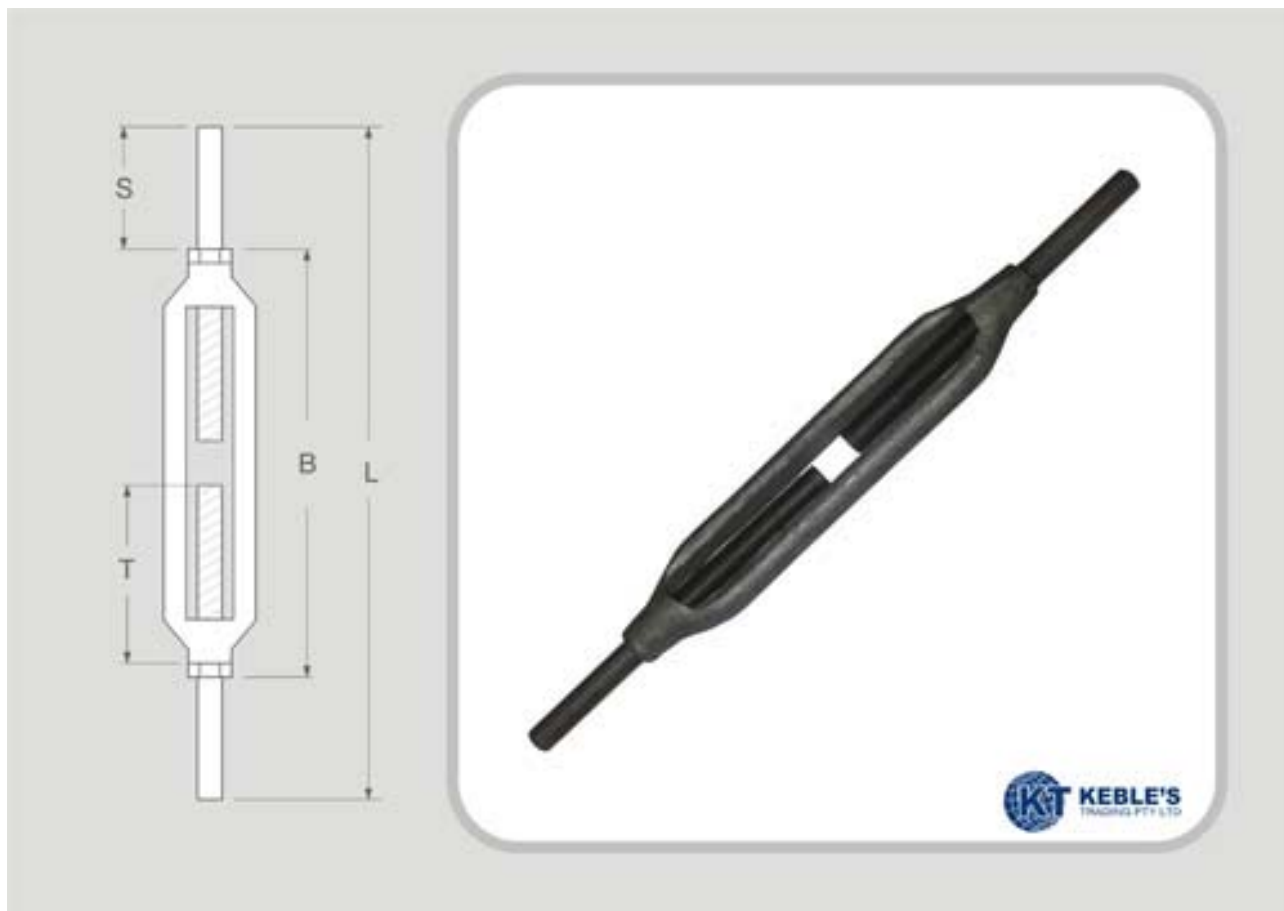

Commercial Rigging > Turnbuckles

Commercial Galvanised Turnbuckle Stub & Stub Forged

P/N	Size	B	T	S	L
1311	8mm	125	65	35	195
1312	10mm	150	75	55	260
2575	12mm	200	100	50	300
1313	13mm	N/A	N/A	N/A	N/A
1314	16mm	250	125	55	360
1315	20mm	300	150	70	440
1316	22mm	330	165	85	500
1317	25mm	350	175	95	540
1763	32mm	400	200	100	600