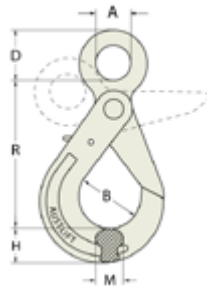

Self Locking Hook, Eye Type (LE)

Chain & Fittings

Austlift LE Type Eye Self-Locking Hook allows the hook to remain open until the load is engaged. The hook will not open until the trigger at the back is pressed. The eye style allows easy connection to Chain Connectors, Shackles and Wire Rope Slings.

- Marked with Chain size, product ID, grade with manufacture quality mark and Austlift branded.
- Manufactured from G80 alloy steel with a safety factor of 4 to 1.

Test Certificates available upon request.

- **Conforms to AS3776**
- **Spare Trigger Kits** are available

Code	Chain Size	WLL	Wt.	DIMENSIONS					
				A	B	D	R	H	M
	mm	tonne	kg	mm	mm	mm	mm	mm	mm
102306	6	1.1	0.5	22	34	10.5	110.5	20	15
102308	7, 8	2	0.8	25	46	12	136	24	20
102310	10	3.15	1.5	32	58	13	169	28	26
102313	13	5.3	2.8	40	69	16.5	208	40.5	32.5
102316	16	8	5.4	50	86	20	254.5	50.5	41
102320	18, 20	12.5	10	61	92	26.5	290	62	50
102322	22	15	13.4	72	98	30	320	65	52
102326	26	21.2	18.5	80	110	34.3	362	75	60
102332	32	31.5	44.5	105	166	45	472	97	79.5