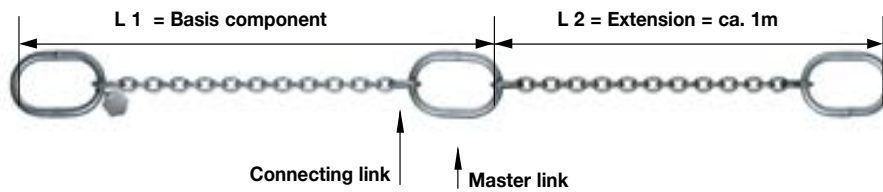

cromox Pump Chains CPK. Grade 60
welded. tested

Type	W.L.L t	Master Link mm	Chain mm	Joining link mm
*CPK 3	0.20	5 x 42 x 22	3 x 14	-
KW-CPK4	0.35	8 x 54 x 30	4 x 16	5 x 22 x 9
KW-CPK5	0.60	10 x 80 x 50	5 x 15	6 x 26 x 13
KW-CPK6	0.90	13 x 110 x 60	6 x 18	8 x 35 x 19
KW-CPK7	1.20	13 x 110 x 60	7 x 21	8 x 35 x 19
KW-CPK8	1.50	13 x 110 x 60	8 x 24	10 x 44 x 25
*CPK 9	2.00	13 x 110 x 60	9 x 27	10 x 44 x 25
KW-CPK10	2.40	16 x 110 x 60	10 x 30	13 x 54 x 25
KW-CPK13	3.85	22 x 160 x 90	13 x 39	16 x 70 x 34
*CPK 16(G5)	5.00	22 x 160 x 90	16 x 48	18 x 85 x 40
*CPK 18(G5)	7.00	26 x 180 x 100	18 x 54	22 x 115 x 50

*On Request. Custom fittings and fabrications available
Standard Length ≈ 1500 mm; other lengths by request
L 1 = approximately 1 m + one additional master-

Many sizes also available in Duplex!

CROMOX®