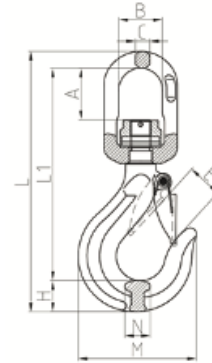

## TITAN G100 SWIVEL SLING SAFETY HOOK WITH BEARING & LATCH T1095SSHWB

### STANDARD FEATURES

- Flat section on swivel eye for attaching Omega Links and Connectors
- Includes ball bearing in the swivel enabling smooth and easy rotation under load
- Forged super alloy steel - Quenched and Tempered
- Suitable for EN 818 G100 chains
- Complies with AS3776/EN1677
- Individually proof tested at 2.5 times WLL
- Fatigue tested at 1.5 x WLL for 20,000 cycles
- 100% Magnaflex crack detection
- Blue Powder Plastified Finish
- Mill & Test Certificates available
- Latch Kits in self colour available as spare parts

ITEM NO.	WEIGHT kg	WLL/T	A	B	E	M	L1	N	C	H
T1095SSHWB-6	0.65	1.4	37±1.5	32.5±1.5	24±1.5	77±2	141±3	16±1	11.5±1	19±1
T1095SSHWB-8	0.95	2.5	41.6±2	41±2	28.5±1.5	88±2	213±4	20±1	13±1	26±1
T1095SSHWB-10	1.71	4	51±2	48±2	34±2	105±3	263±4	25±1.5	15.5±1.5	29.5±1.5
T1095SSHWB-13	3.13	6.7	59±3	55±3	40±2	135±3	310±5	32±1.5	17±1.5	38±1.5
T1095SSHWB-16	5.44	10	68±3	61±3	45±3	161±4	364±5	37.5±1.5	21.5±2	45±2

## TITAN G100 SPARE PARTS - LATCH KITS

ITEM	DESCRIPTION
SP-LTCHKIT-1003/4-6	Spare Part-Latch Kit to Suit SLR1003/4 6mm
SP-LTCHKIT-1003/4-8	Spare Part-Latch Kit to Suit SLR1003/4 8mm
SP-LTCHKIT-1003/4-10	Spare Part-Latch Kit to Suit SLR1003/4 10mm
SP-LTCHKIT-1003/4-13	Spare Part-Latch Kit to Suit SLR1003/4 13mm
SP-LTCHKIT-1003/4-16	Spare Part-Latch Kit to Suit SLR1003/4 16mm
SP-LTCHKIT-1003/4-20	Spare Part-Latch Kit to Suit SLR1003/4 20mm